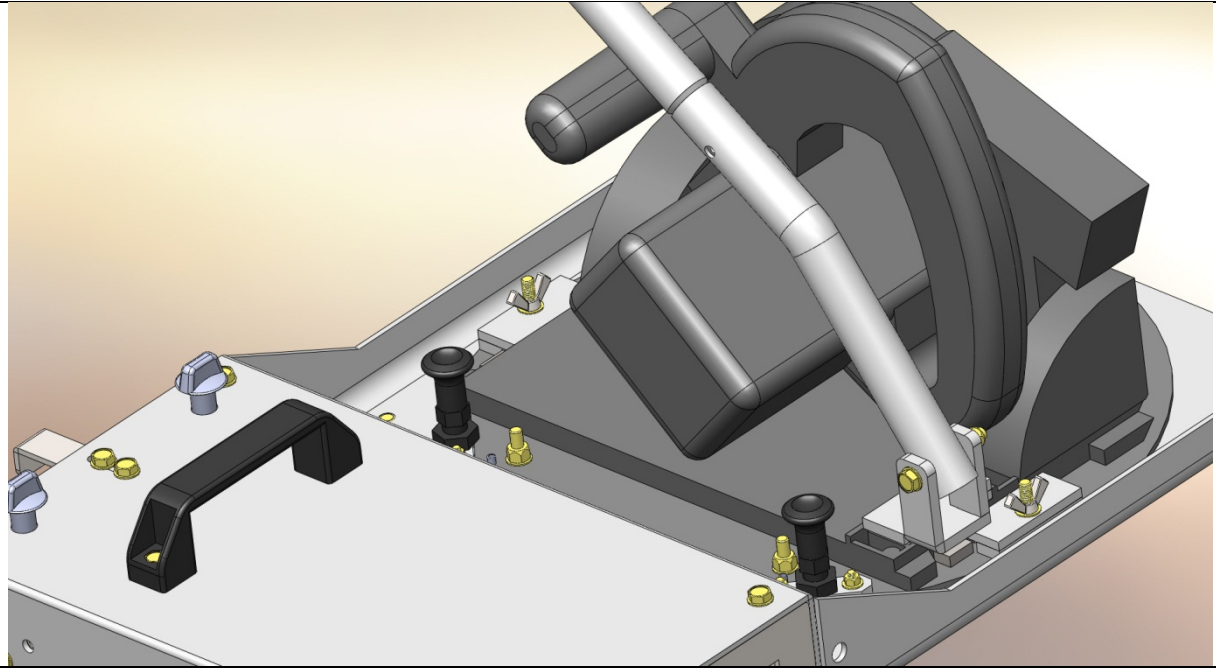

ZM21 Remote Operating Controls

Remote Plunge Arm

Foot pedal lock