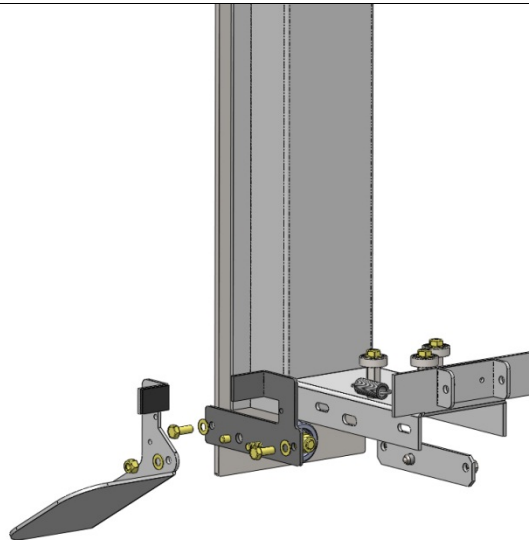

ZM21 Remote Operating Controls

Remote Plunge Arm

Foot pedal lock